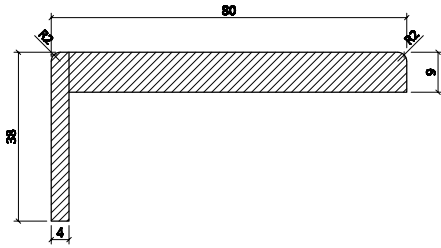

→ 9x80x2200 DÜZ PERVAZ