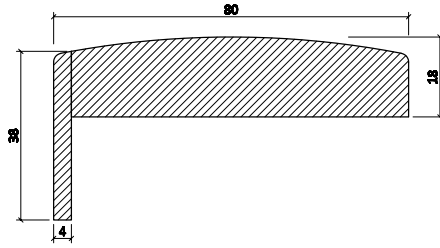

→ 18x80x2200 BOMBELİ PERVAZ