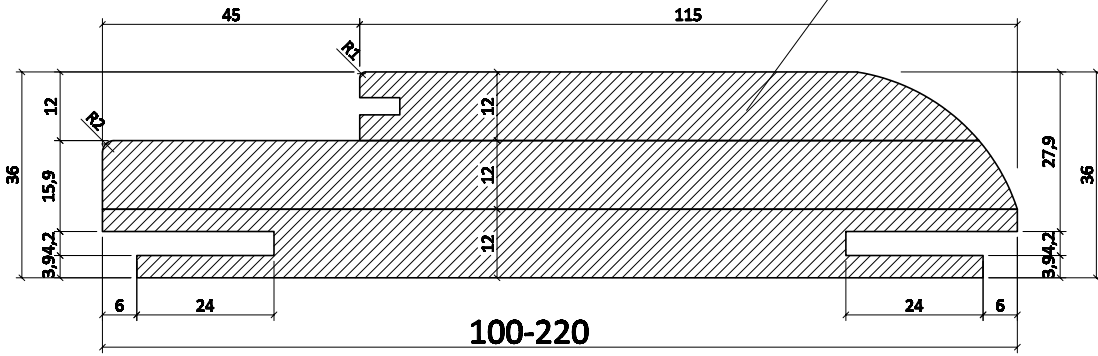

→ 36x100-220x2100 BOMBELİ KASA

12 mm. MDF