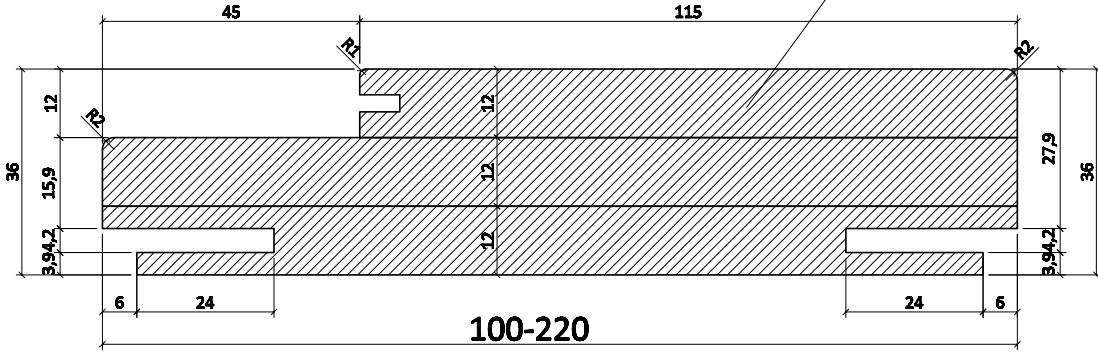

KASA & PERVAZ DETAYLARI

CASE & FRAME DETAILS

→ 36x100-220x2100 DÜZ KASA

12 mm. MDF